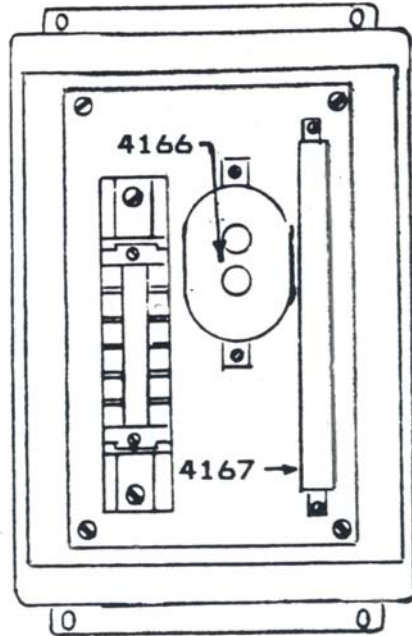

1-888-434-0888
TOLL FREE

ANGLE BAR: ELECTRICAL SYSTEM

REMOTE COMPENSATOR CONTROL BOX • 1 WAY

STOCK NO.	DESCRIPTION	GOSS PART NO.
1554	Remote Control Box	
1555	Selector Switch	C-080225-0001
4166	Capacitor	731160-6125
4167	Resistor	D-017812-0281
4808	Contact Block	C-080226-0005
4809	Contact Block	C-080226-0001
4841	Selector & Actuator	
4845	Actuator	
4847	Remote Comp. Control Box (1 way)	D-032869-0001