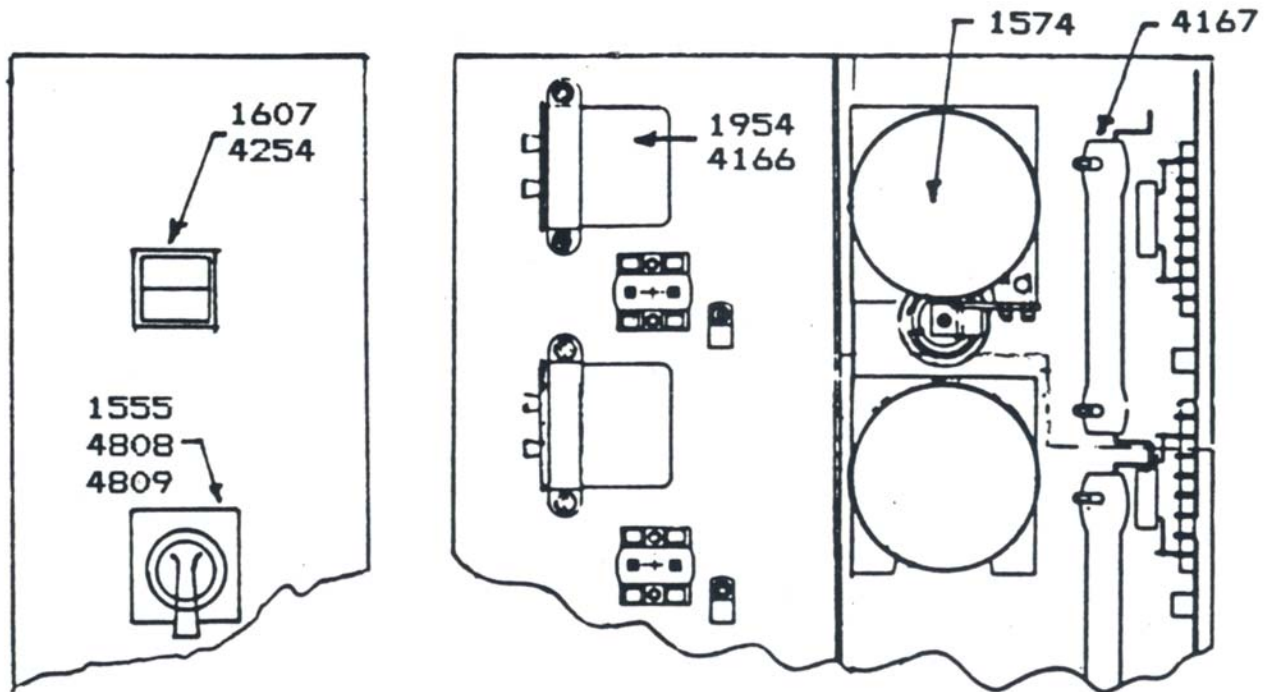

1-888-434-0888
TOLL FREE

ANGLE BAR: ELECTRICAL SYSTEM

COMPENSATOR • OPERATOR SIDE

STOCK NO.	DESCRIPTION	GOSS PART NO.
1555	Switch – Operator	C-080225-0002
1574	Motor	C-093738-0001
1607	Push Button	ER-021989-0036
1954	Capacitor	731160-6170
4166	Capacitor	731160-6125
4167	Resistor	D-017812-0281
4254	Contact Block	ER-021989-0029
4808	Contact Block	C-080226-0005
4809	Contact Block	C-080226-0001