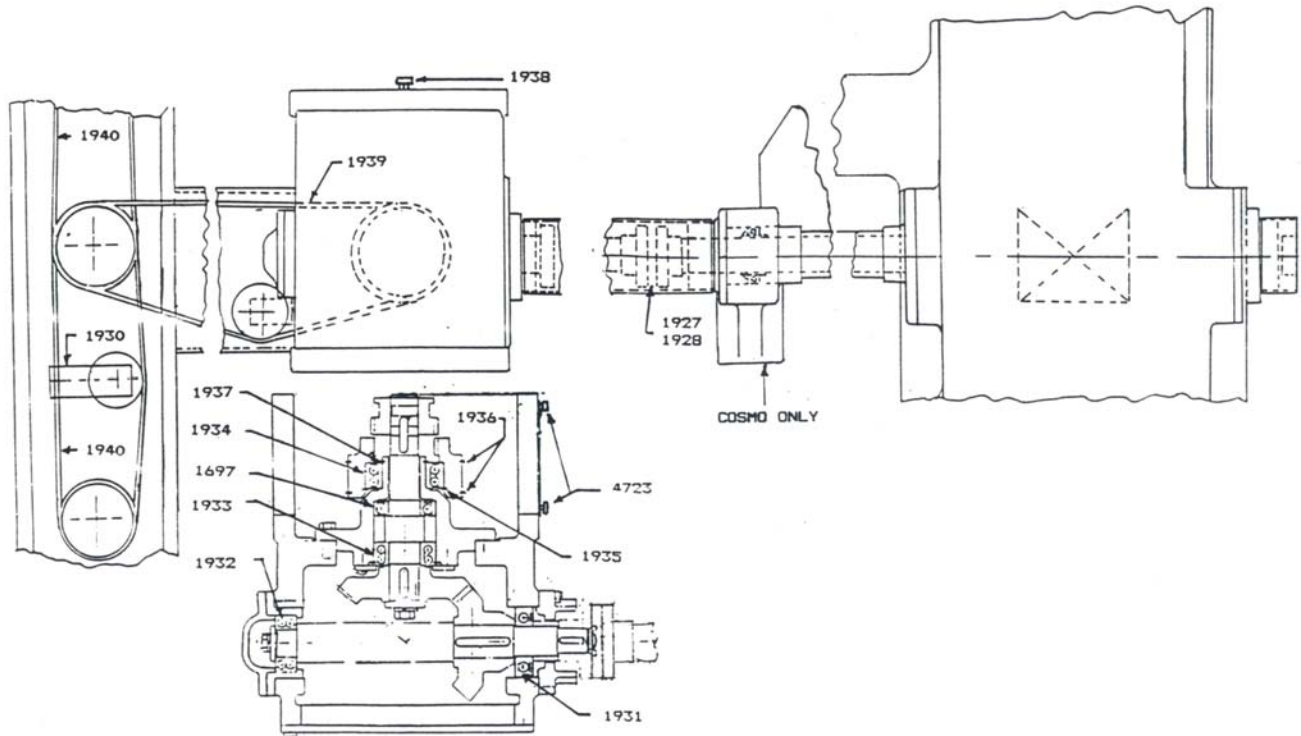

1-888-434-0888
TOLL FREE

ANGLE BAR: DRIVE

DRIVE ASSEMBLY • COSMO & REGENT

STOCK NO.	DESCRIPTION	GOSS PART NO.
1697	Bearing	722605-0567
1927	Nut & Bolt Assy. – Coupling	
1928	Shim Set – Coupling	
1930	Take-up Lever	B-143444-0001
1931	Bearing	722605-2411
1932	Bearing	C-040106-5207
1933	Bearing	722605-0253
1934	Bearing	722605-2706
1935	Retainer Ring	885470-0568
1936	Retainer Ring	885470-0183
1937	Retainer Ring	885470-1215
1938	Air Vent	922500-0003
1939	Timing Belt	723675-0506
1940	Timing Belt	723675-0327
4723	Fastener	760668-3109