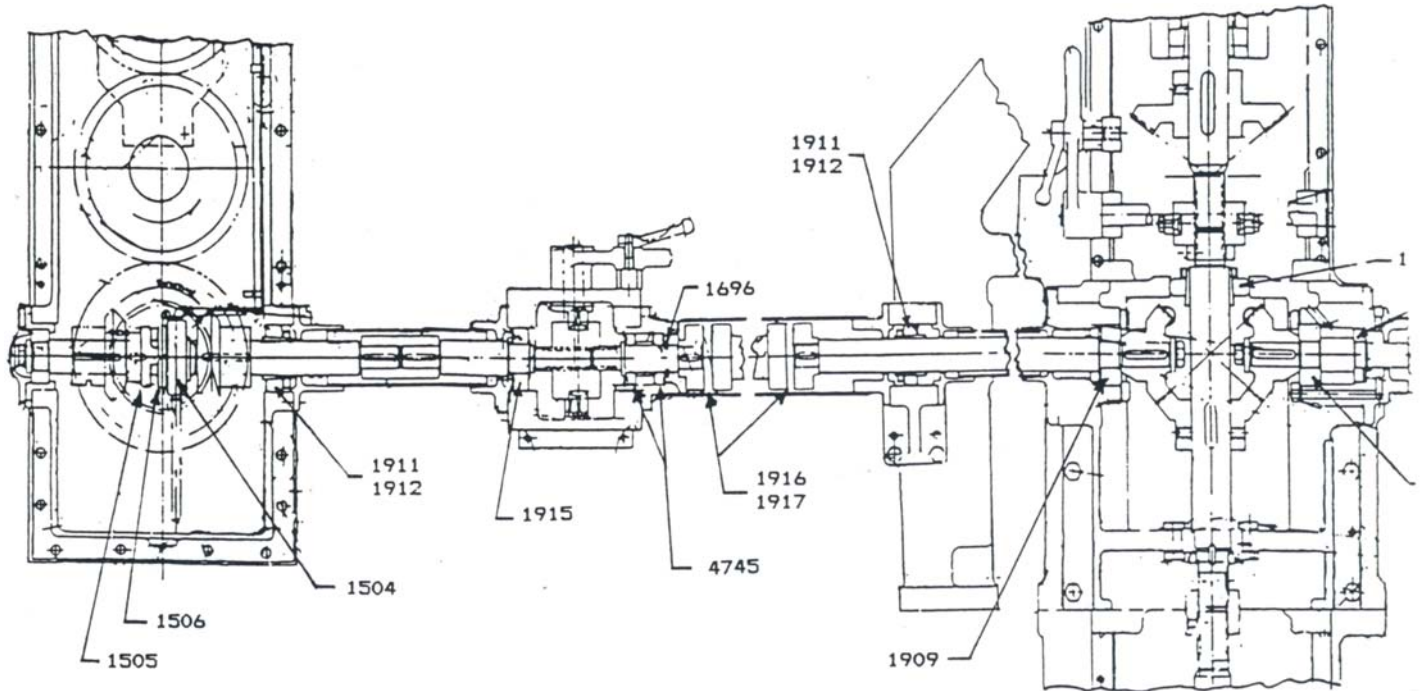

## ANGLE BAR: DRIVE

### VERSA BARS • METRO & METRO-LINER

STOCK NO.	DESCRIPTION	GOSS PART NO.
1504	Oil Pump	B-129410-0001
1505	Drive Gear	C-077907-0001
1506	Oil Pump Gear	C-077907-0002
1696	Retainer Ring	885470-1156
1909	Bearing	C-040109-5308
1910	Bearing	C-040102-6208
1911	Bearing	C-040114-1211
1912	Adapter	C-040122-1120
1913	Bearing	722605-0525
1914	Bearing	C-040107-5308
1915	Bearing	C-040103-6309
1916	Shim Set for Coupling	
4710	Bearing	C-040106-5209
4745	Bearing	722605-0566