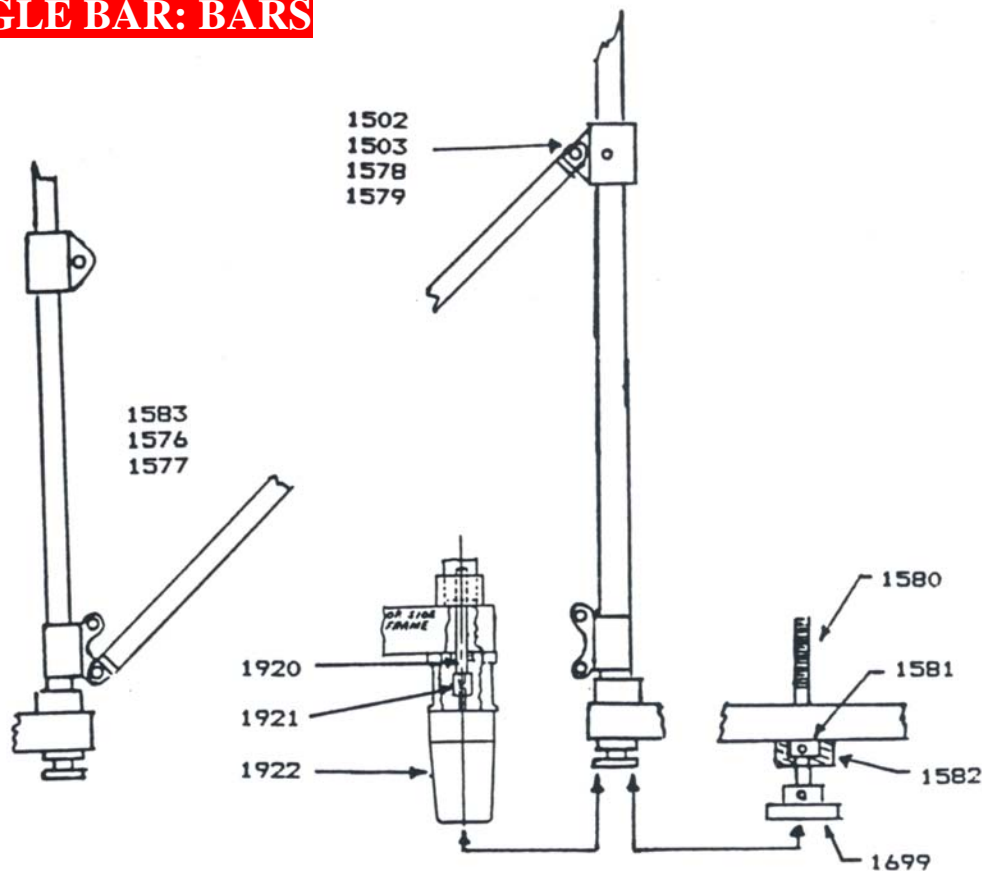

1-888-434-0888
TOLL FREE

ANGLE BAR: BARS

MANUAL & MOTORIZED ADJUSTING SHAFT • WALK-IN TYPE

STOCK NO.	DESCRIPTION	GOSS PART NO.
1502	2 Hole Bracket – CI	B-128127-0001
1503	3 Hole Bracket – Steel	
1576	Solid Bar with Brackets	C-077795-0002
1577	Air Bar with Brackets	
1578	2 Hole Bracket - CI	
1579	3 Hole Bracket - Steel	
1580	Adjusting Screw	B-123335-0001
1581	Collar	B-092886-0001
11582	Collar	B-123326-0001
1583	Solid Bar – Plain	C-077795-0001
1699	Handwheel	815000-0027
1920	Shaft	B-142596-0001
1921	Coupling	C-092291-0001
1922	Motor	C-092252-0001