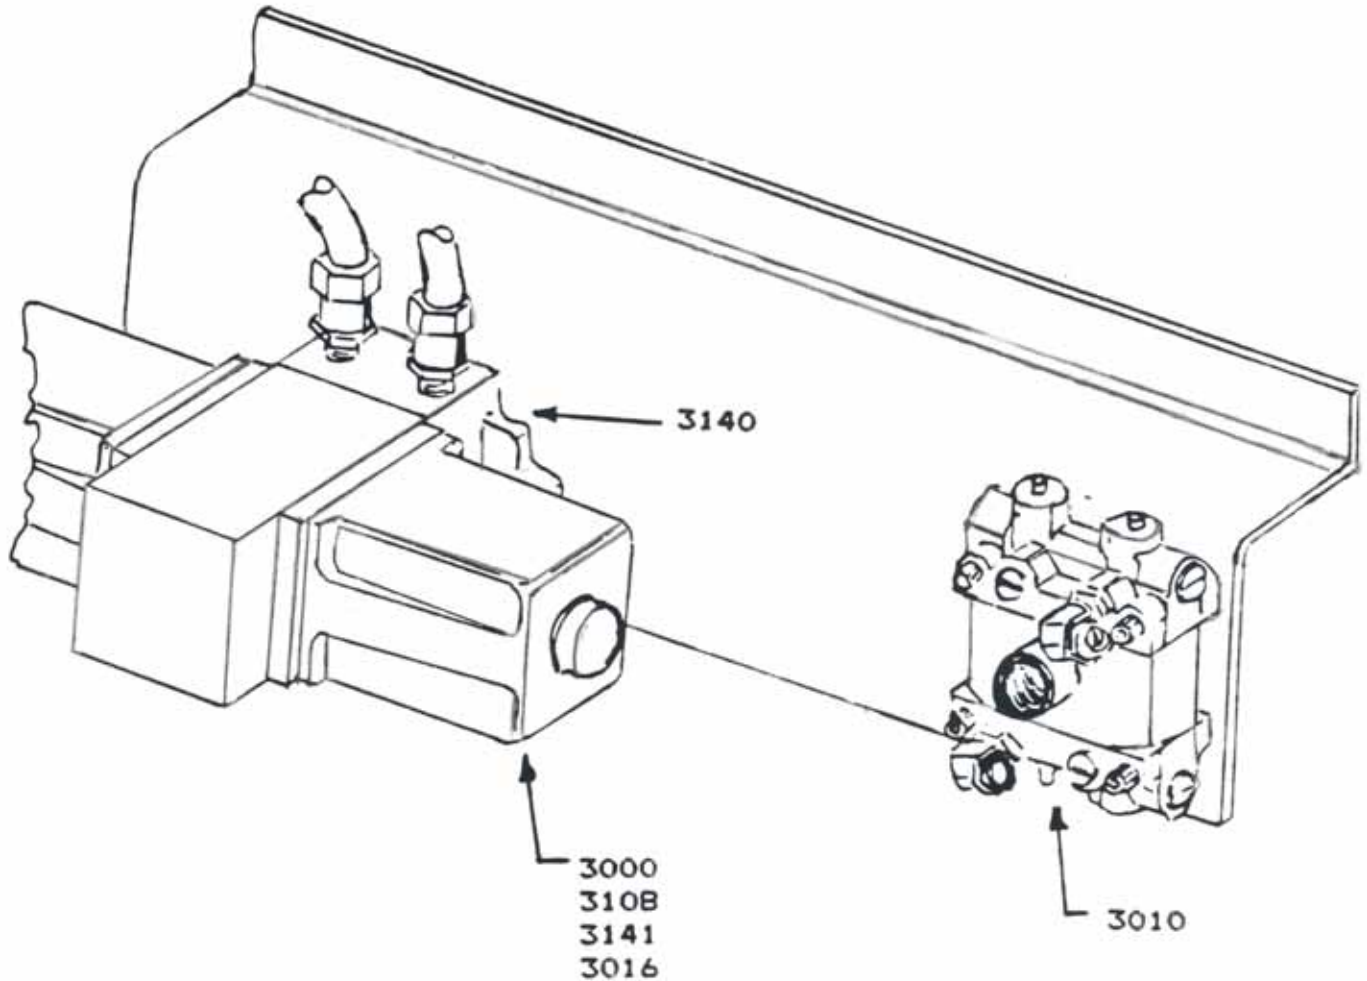

REEL ROOM: PASTER

PASTER AND PRE-DRIVE ASSEMBLY

STOCK NO.	DESCRIPTION	GOSS PART NO.
3000 *	Brush Solenoid with mounting	C-061146-0001
3010	Pre-Drive Solenoid	
3016	Coil for Brush Solenoid	
3108 +	Brush Solenoid with mounting	D-036628-0001
3140	Mounting for Brush Solenoid	
3141 *	Brush Solenoid w/o mounting	

*UP TO & INCLUDING PRESS NO. 3220
+FOR ALL OTHERS AFTER PRESS NO. 3220

www.a-americanpressparts.com

Check our website for updates!