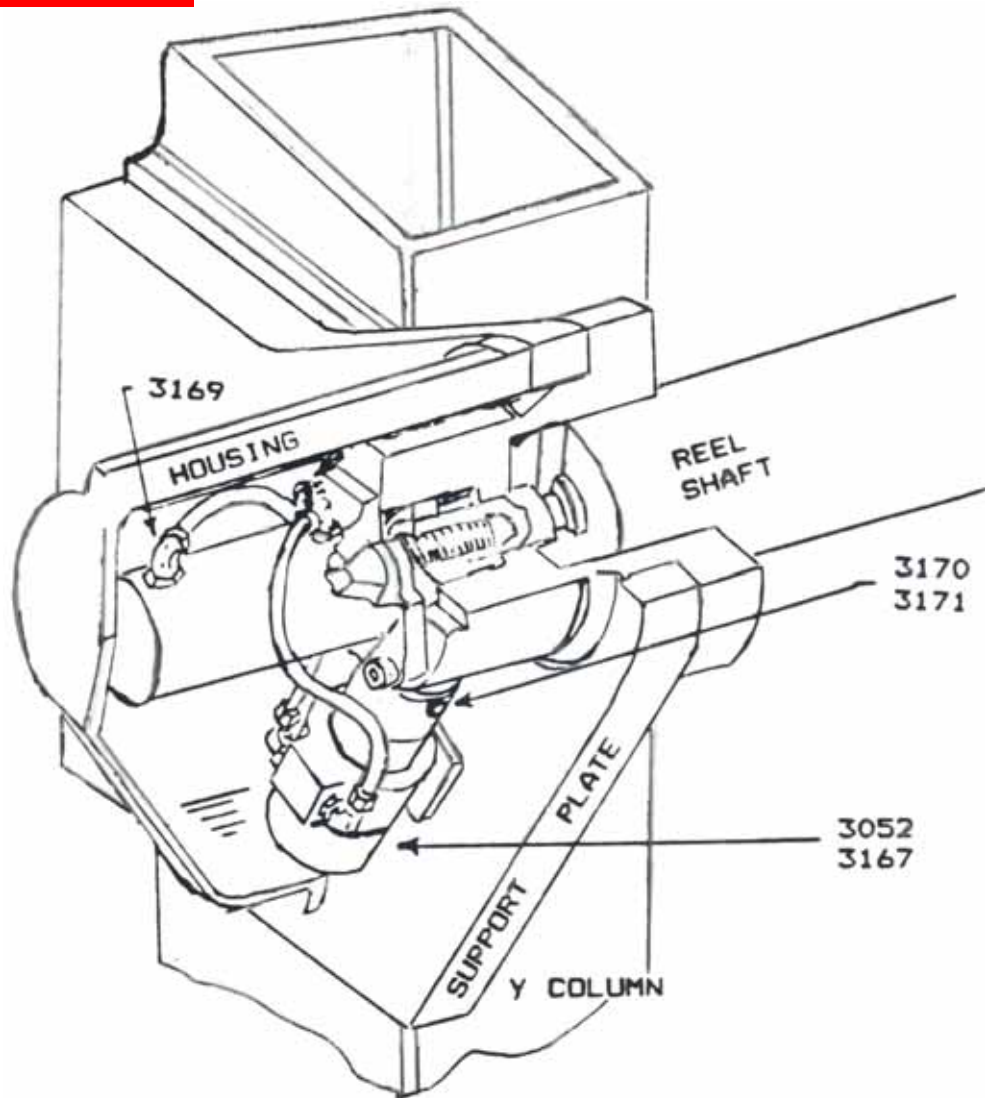

REEL ROOM: REELS

HYDRAULIC MARGIN ASSEMBLY

STOCK NO.	DESCRIPTION	GOSS PART NO.
3052 *	Hydraulic Pump & Motor	
3167 +	Hydraulic Pump & Motor	D-025313-0001
3168	Hydraulic Oil	
3169	Hydraulic Fitting	753075-0002
3170	Brushes for 3052	
3171	Brushes for 3167	

* WITH ROBBINS & MEYERS MOTOR

+ WITH BOSTON MOTOR

www.a-americanpressparts.com

Check our website for updates!