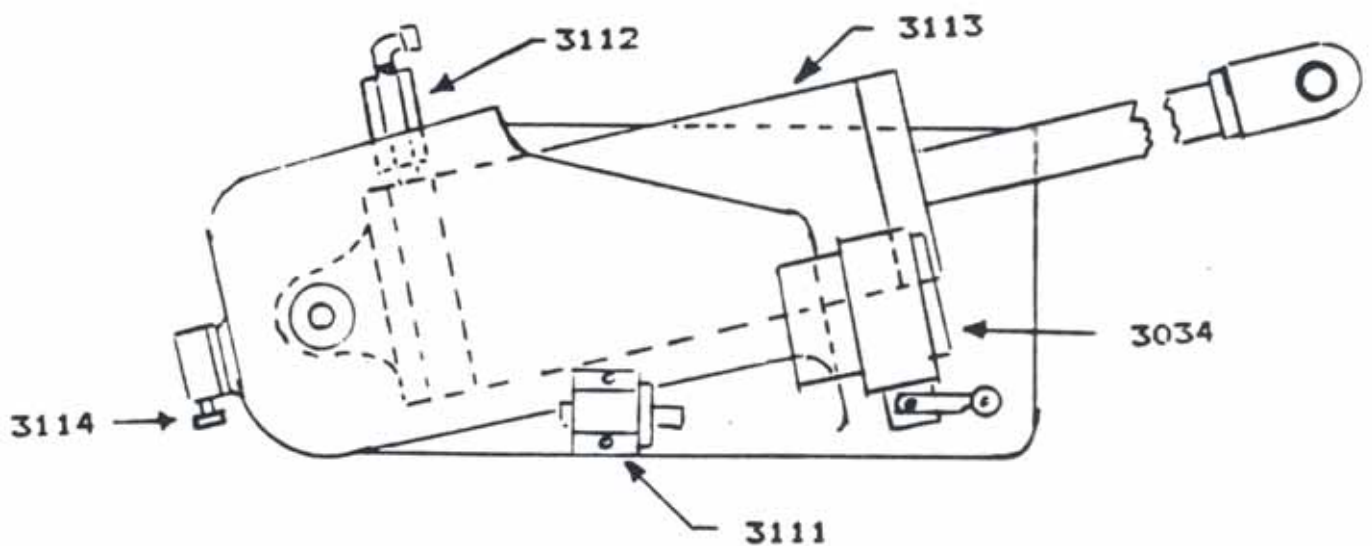

REEL ROOM: PASTER

PASTER ARM LIFT CYLINDER ASSEMBLY

STOCK NO.	DESCRIPTION	GOSS PART NO.
3034	Limit Switch	899751-8231
3111	Air Cylinder	739902-0071
3112	Air Control Valve	920500-0066
3113	Air Cylinder	C-052276-0001
3114	Button Valve	920500-0009

www.a-americanpressparts.com

Check our website for updates!