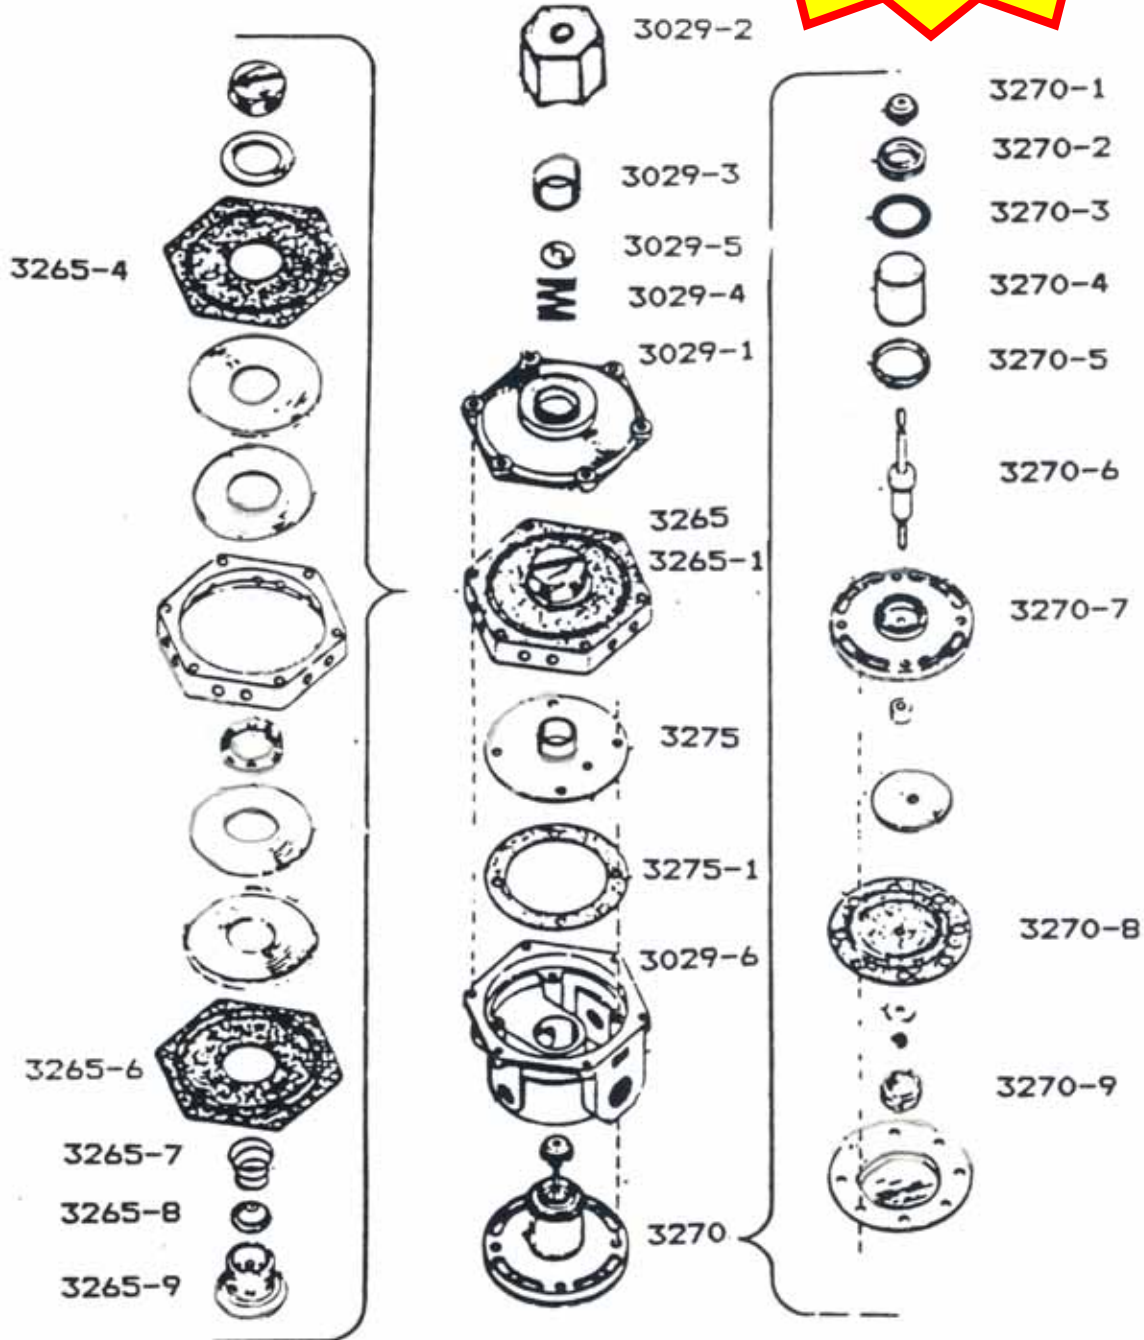

REEL ROOM: TENSION

**Ask about our
Static Tension
Rebuild Exchanges
Full One Year Warranty
Half the Price!**

VOLUME BOOSTER & INNER VALVE ASSEMBLY

www.a-americanpressparts.com

Check our website for updates!