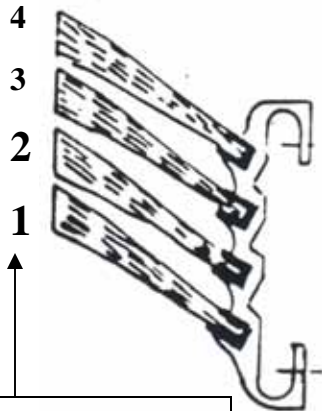

REEL ROOM: PASTER

4	.012	Nylon
3	.022	Nylon
2	.012	Nylon
1		Horse Hair