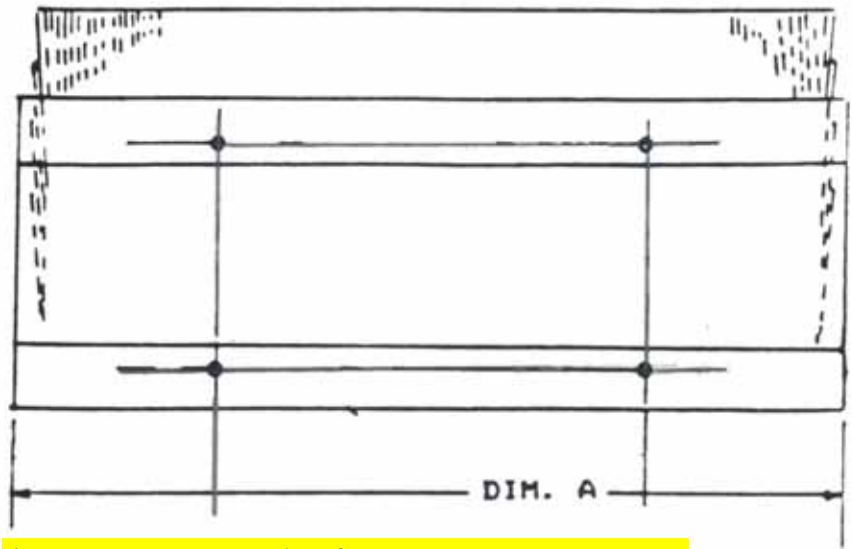

Ask about our 1-Piece Paster Brushes
(50", 54", 58", 60", 62-3/4")

PASTER BRUSH

STOCK NO.	DESCRIPTION	DIM. A	GOSS PART NO.
3123	Paster Brush Assy.	14-3/8	E-011012-0001
3122	Paster Brush Assy.	8-3/16	E-011012-0002
3126	Paster Brush Assy.	11-5/8	E-011012-0003
3124	Paster Brush Assy.	11-5/8	E-011012-0004
3177	Paster Brush Assy.	10-1/4	E-011012-0005
3178	Paster Brush Assy.	11-1/4	E-011012-0006
3179	Paster Brush Assy.	11-1/4	E-011012-0007
3180	Paster Brush Assy.	13	E-011012-0008
3181	Paster Brush Assy.	12-5/16	E-011012-0009
3182	Paster Brush Assy.	12-5/16	E-011012-0010
3183	Paster Brush Assy.	10-9/16	E-011012-0011
3184	Paster Brush Assy.	10-9/16	E-011012-0012
3185	Paster Brush Assy.	9-5/16	E-011012-0013
3186	Paster Brush Assy.	9-5/16	E-011012-0014
3127	Paster Brush Assy.	12-3/8	E-011012-0015
3125	Paster Brush Assy.	12-3/8	E-011012-0016
3187	Paster Brush Assy.	9-3/16	E-011012-0017
3188	Paster Brush Assy.	7-7/16	E-011012-0018
3189	Paster Brush Assy.	12-5/8	E-011012-0019
3190	Paster Brush Assy.	14-5/8	E-011012-0020
3191	Paster Brush Assy.	9-5/8	E-011012-0021

** PASTER BRUSHES AVAILABLE DRILLED OR UNDRILLED **

www.a-americanpressparts.com

Check our website for updates!