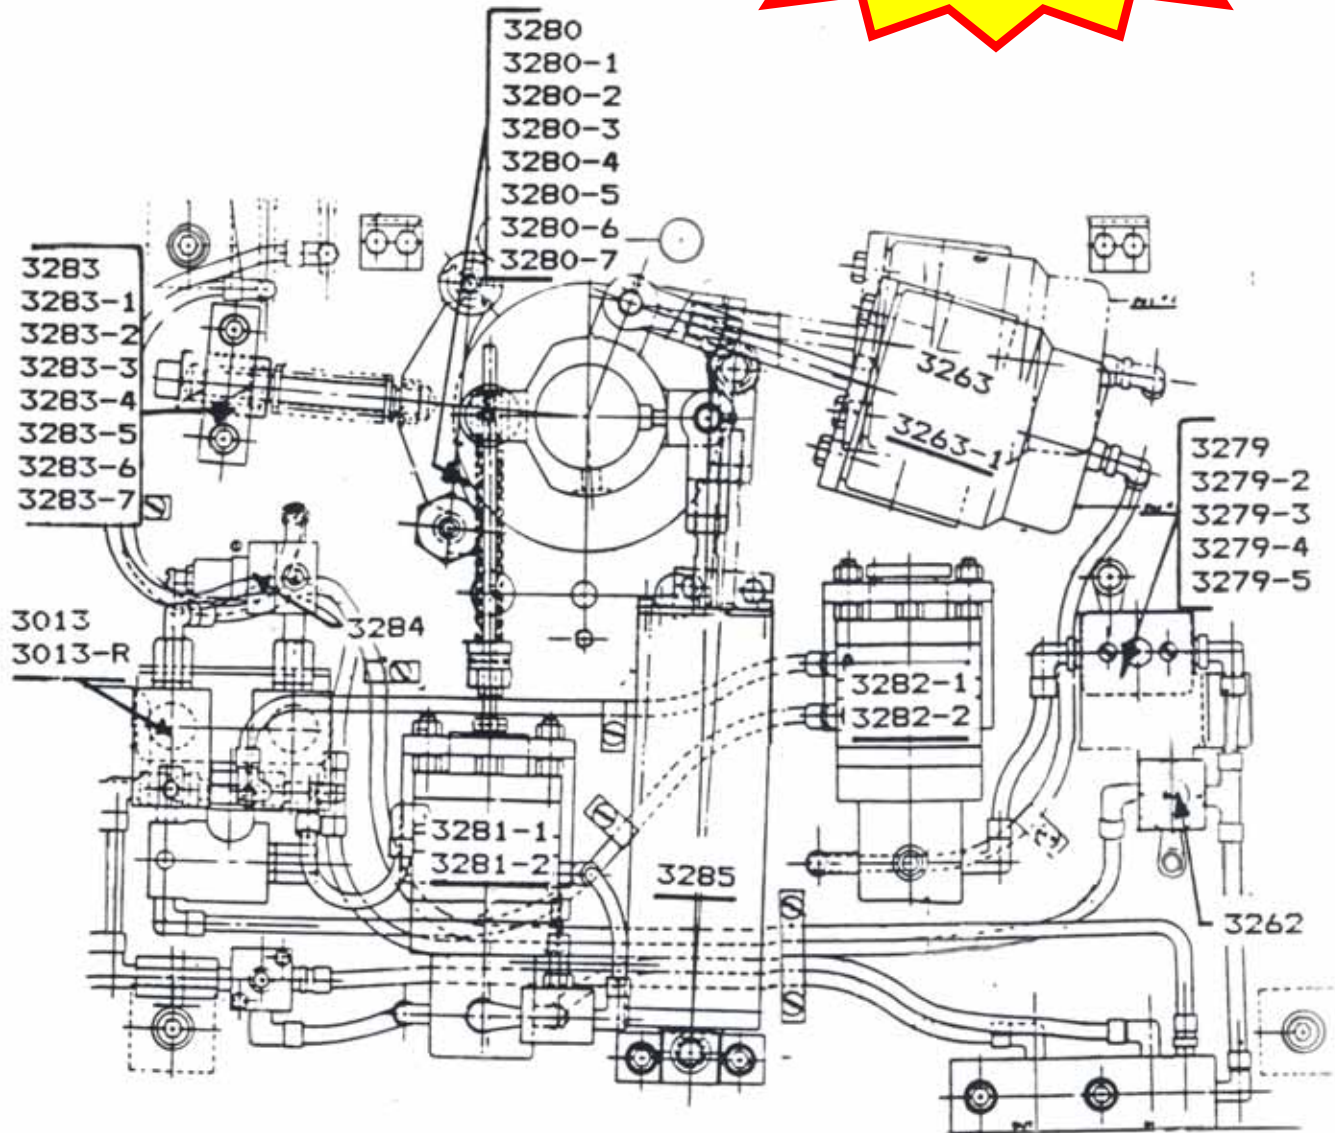

REEL ROOM: TENSION

**Ask about our
Static Tension
Rebuild Exchanges
Full One Year Warranty
Half the Price!**

STANDARD TENSION PANEL