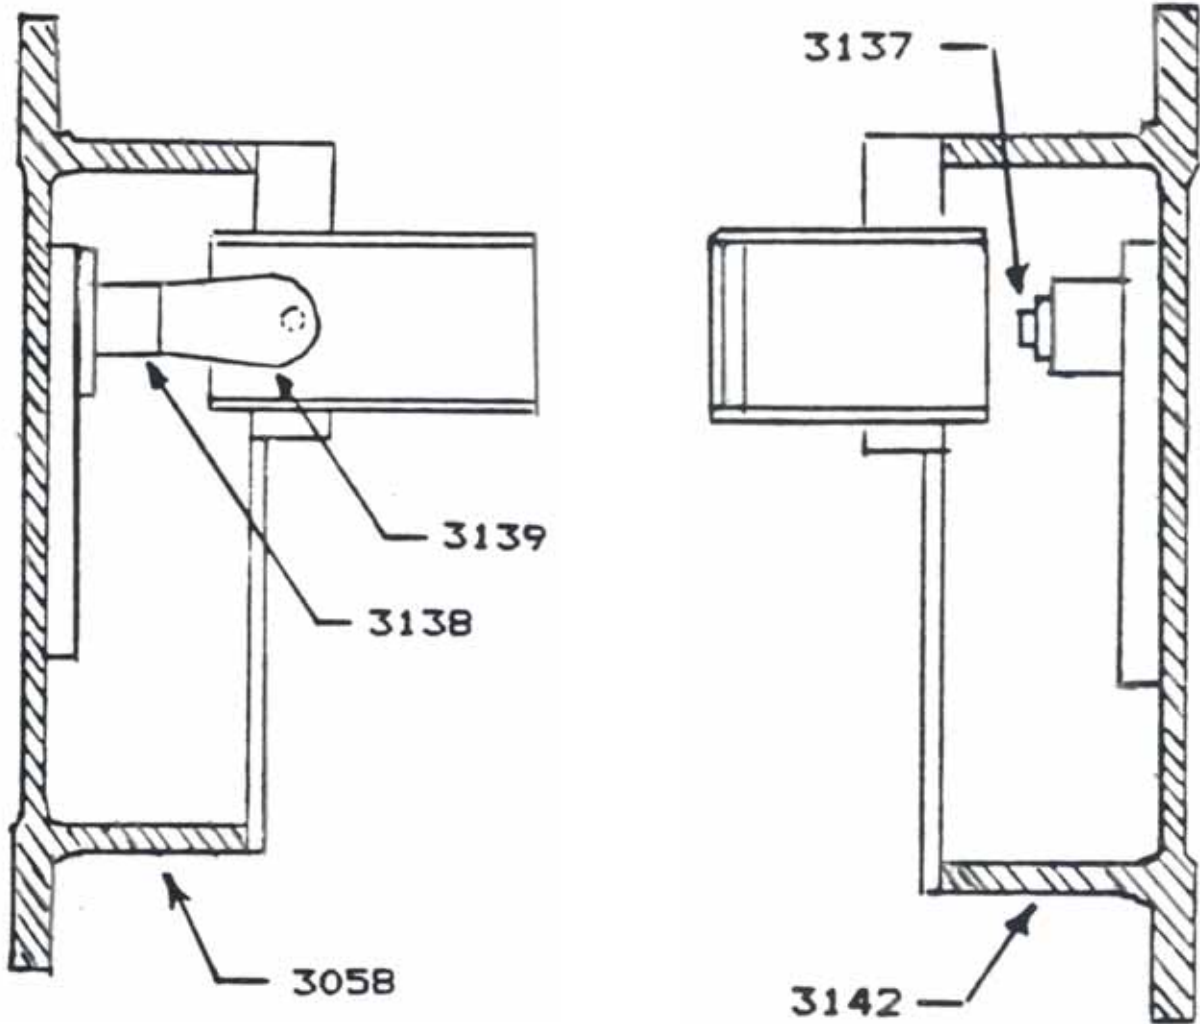

REEL ROOM: PASTER

PASTER PHOTO CELLS

STOCK NO.	DESCRIPTION	GOSS PART NO.
3058 *	Transmitter Assembly	D-022113-0001
3137	Photo-Cell	862400-0010
3138	Receptacle	881600-8705
3139	Lamp	C-058134-0029
3142 *	Receiver Assembly	D-022113-0002

* SPECIAL ORDER ITEM

www.a-americanpressparts.com

Check our website for updates!