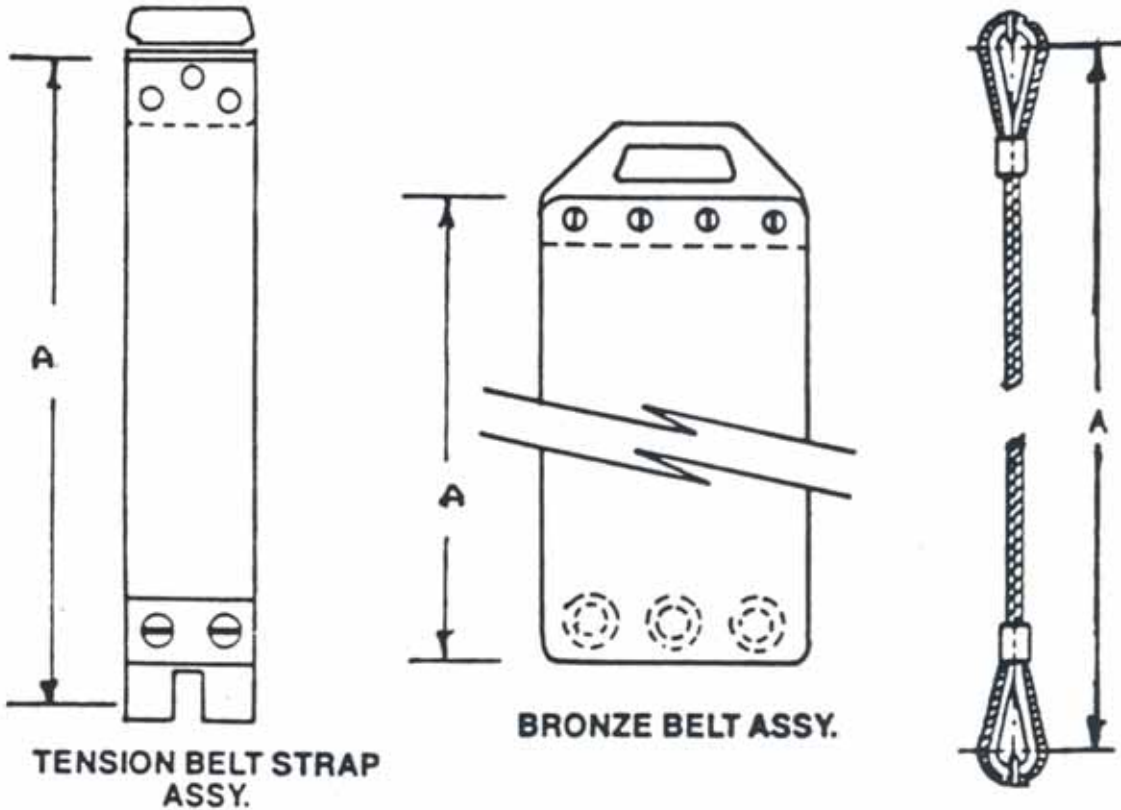

REEL ROOM: TENSION

TENSION BELTS & CABLES

STOCK NO.	DESCRIPTION	GOSS PART NO.
3144 +	Bronze Tension Belt Assy. 95-1/2"	B-085601-0001
3032 *	Bronze Tension Belt Assy. 101-1/2"	B-085601-0002
3043	Plastic Tension Belt Assy.	
3069 +	Tension Belt Strap Assy. 42"	B-103937-0001
3145 ^	Tension Belt Strap Assy.	B-103937-0007
3144-A +	Bronze Tension Belt (Only)	B-085601-0001
3032-A *	Bronze Tension Belt (Only)	B-085601-0002
3069-A	Tension Strap (Only) 42"	B-103937-0001
3145-A	Tension Strap (Only)	B-103937-0007
3146	Tension Belt Cable	B-077646-0003
3147	Tension Belt Cable	B-077646-0002

+FOR 40" REELS

*FOR 42" TO 45" REELS

^FOR 45" REELS

**ALL BELTS & CALBES CAN BE MADE TO CUSTOMER'S SPECIFICATIONS
DO TO VARIABLE REEL SIZES, PLEASE SPECIFY "DIM A" WHENEVER POSSIBLE**