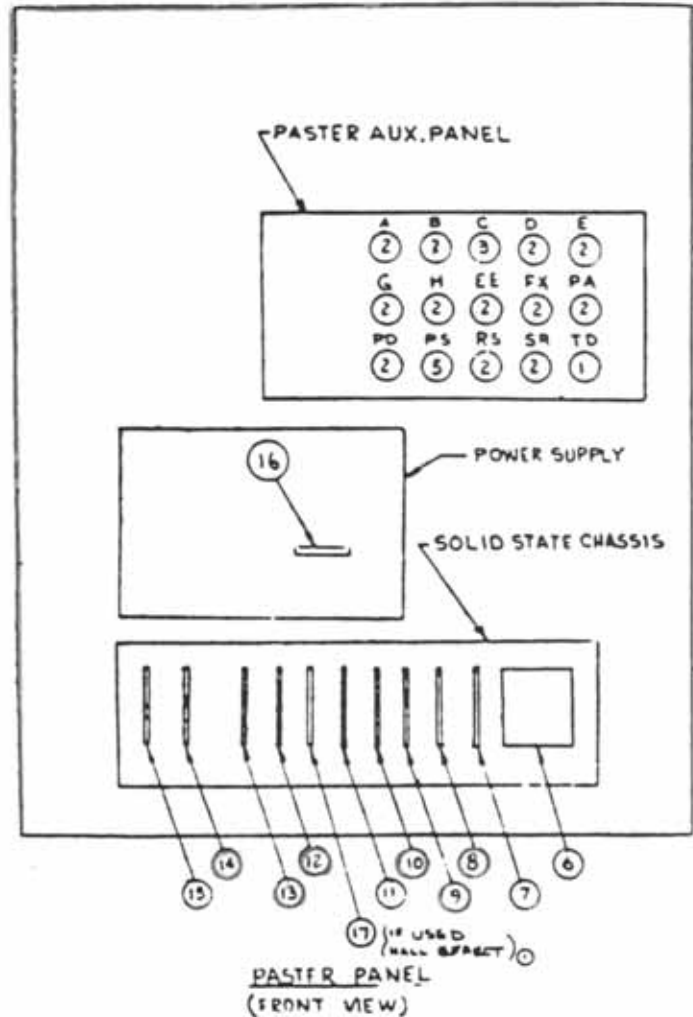

REEL ROOM: PASTER

Y MOUNTED PASTER PANEL • INTERNAL COMPONENTS

SLOT	STOCK NO.	DESCRIPTION	GOSS PART NO.
1	3195	Relay – Time Delay	C-060911-0002
2	3042	Relay – (KA 4166) or (KA 4876)	C-090746-0002
3	3196	Relay – (KA 4165) or (KA 4875)	C-090746-0001
4	3197	Relay – (KA 4167) or (KA 4877)	C-090746-0003
5	3198	Relay – (Sigma)	
7	3055	#3 Counter Control Board	D-019508-0001
8	3203	#4 & #5 Counter Board	D-019502-0001
10	3204	#6 Coincidence Board	D-019504-0001
11	3056	#7 Output Board	D-019505-0001
12	3023	#9 Driver Board	D-021929-0001
13	3022	#10 Pre-Drive Board	D-021928-0001
14	3020	#12 Surface Sensing Board	D-021927-0001
15	3021	#13 Roll Position Board	D-021926-0001