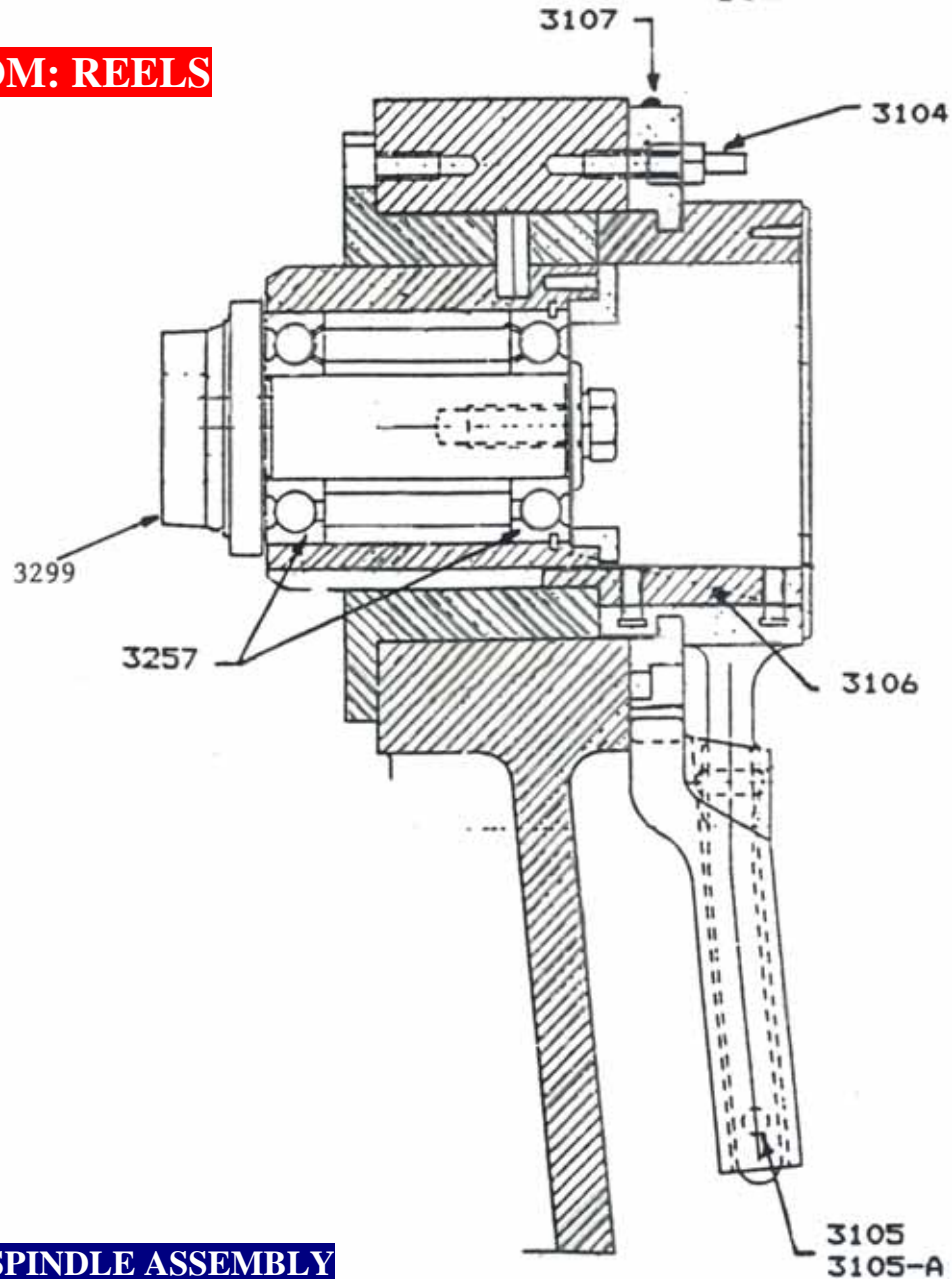

www.a-americanpressparts.com

Check our website for updates!

REEL ROOM: REELS

CHUCKING SPINDLE ASSEMBLY

STOCK NO.	DESCRIPTION	GOSS PART NO.
3104	Stop Screw	A-011774-0001
3105	Latch Spring (New Style)	A-011776-0001
3105-A	Latch Spring (Old Style)	
3106	Chuck Cam Key	A-011073-0001
3107	Oiler	739157-0038
3257	Bearing (Matched Set Required)	722605-0154
3299	Spindle	C-427000-1