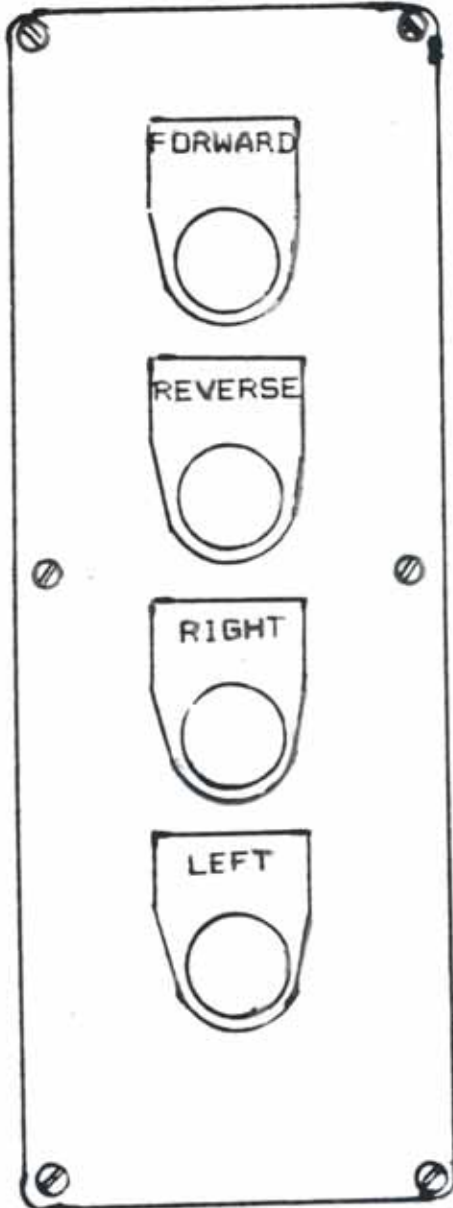

REEL ROOM: REELS

3208
3223