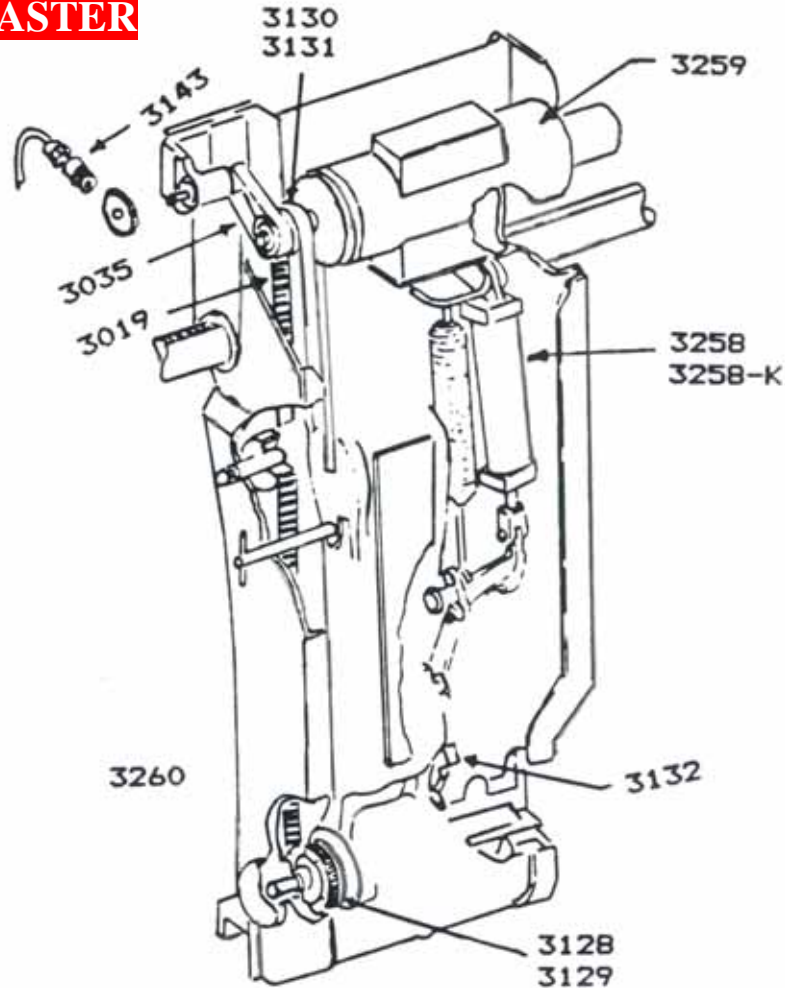

REEL ROOM: PASTER

PASTER PRE-DRIVE ASSEMBLY

STOCK NO.	DESCRIPTION	GOSS PART NO.
3019	Timing Belt	723675-0391
3035	Belt	723621-0001
3128	Pulley Bushing	729404-7112
3129	Pulley	868079-4160
3130	Pulley	868000-0050
3131	Pulley Bushing	729404-5003
3132	Limit Switch	899751-8141
3143	Magnetic Pick-up	B-110366-0001
3258	Air Cylinder	739902-0010
3258-K	Air Cylinder	813067-0001
3259	Motor Brush	728317-8075
3260	Convex Lens	823800-0015

www.a-americanpressparts.com

Check our website for updates!