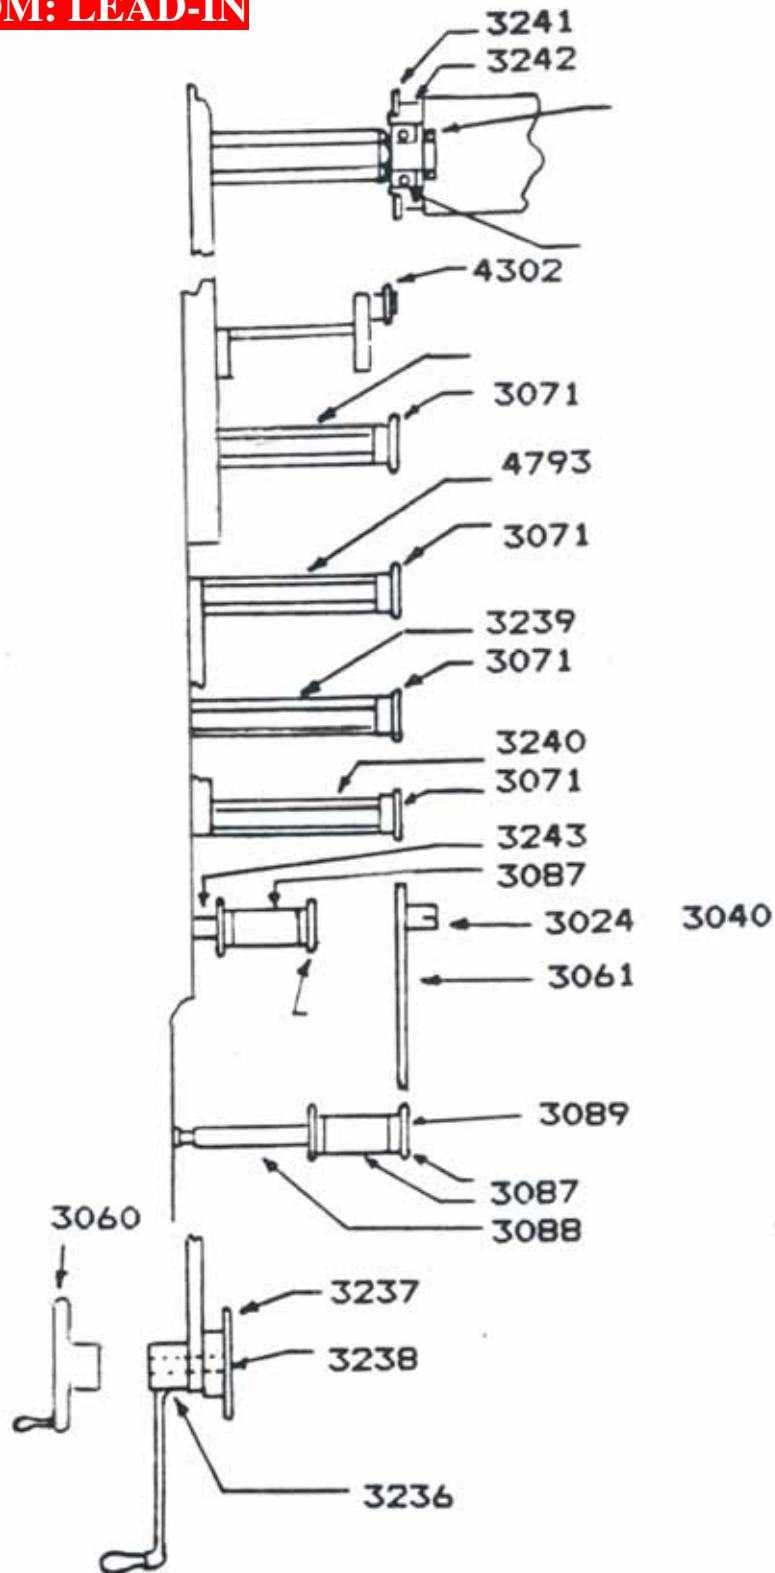

REEL ROOM: LEAD-IN

WEB LEAD-IN CHAIN ASSEMBLY • NON BEARING TYPE

www.a-americanpressparts.com

Check our website for updates!