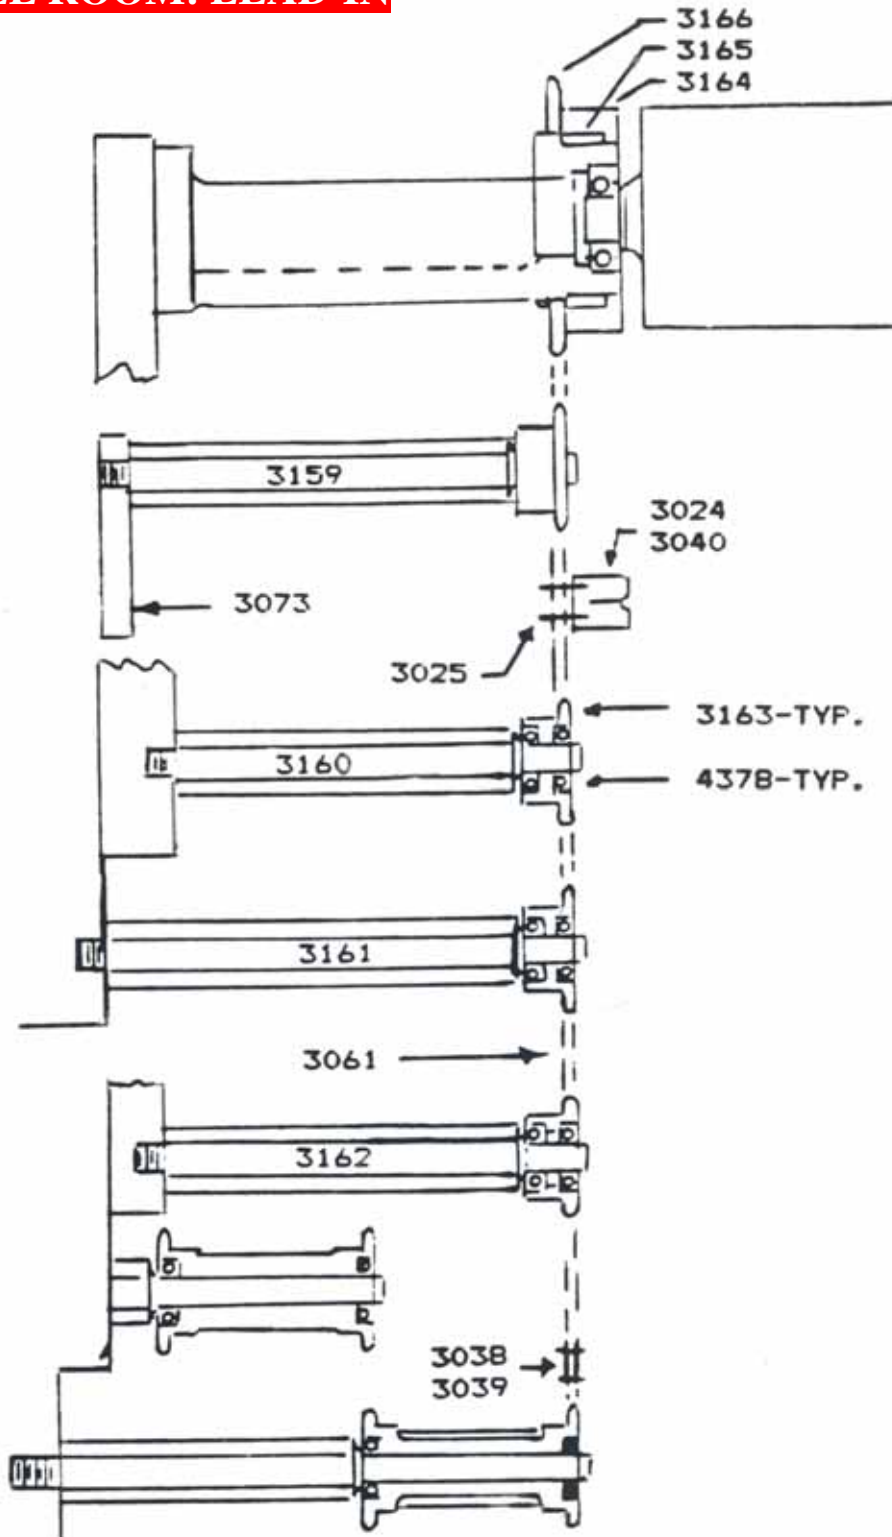

REEL ROOM: LEAD-IN

WEB LEAD-IN CHAIN ASSEMBLY • BALL BEARING TYPE

www.a-americanpressparts.com

Check our website for updates!