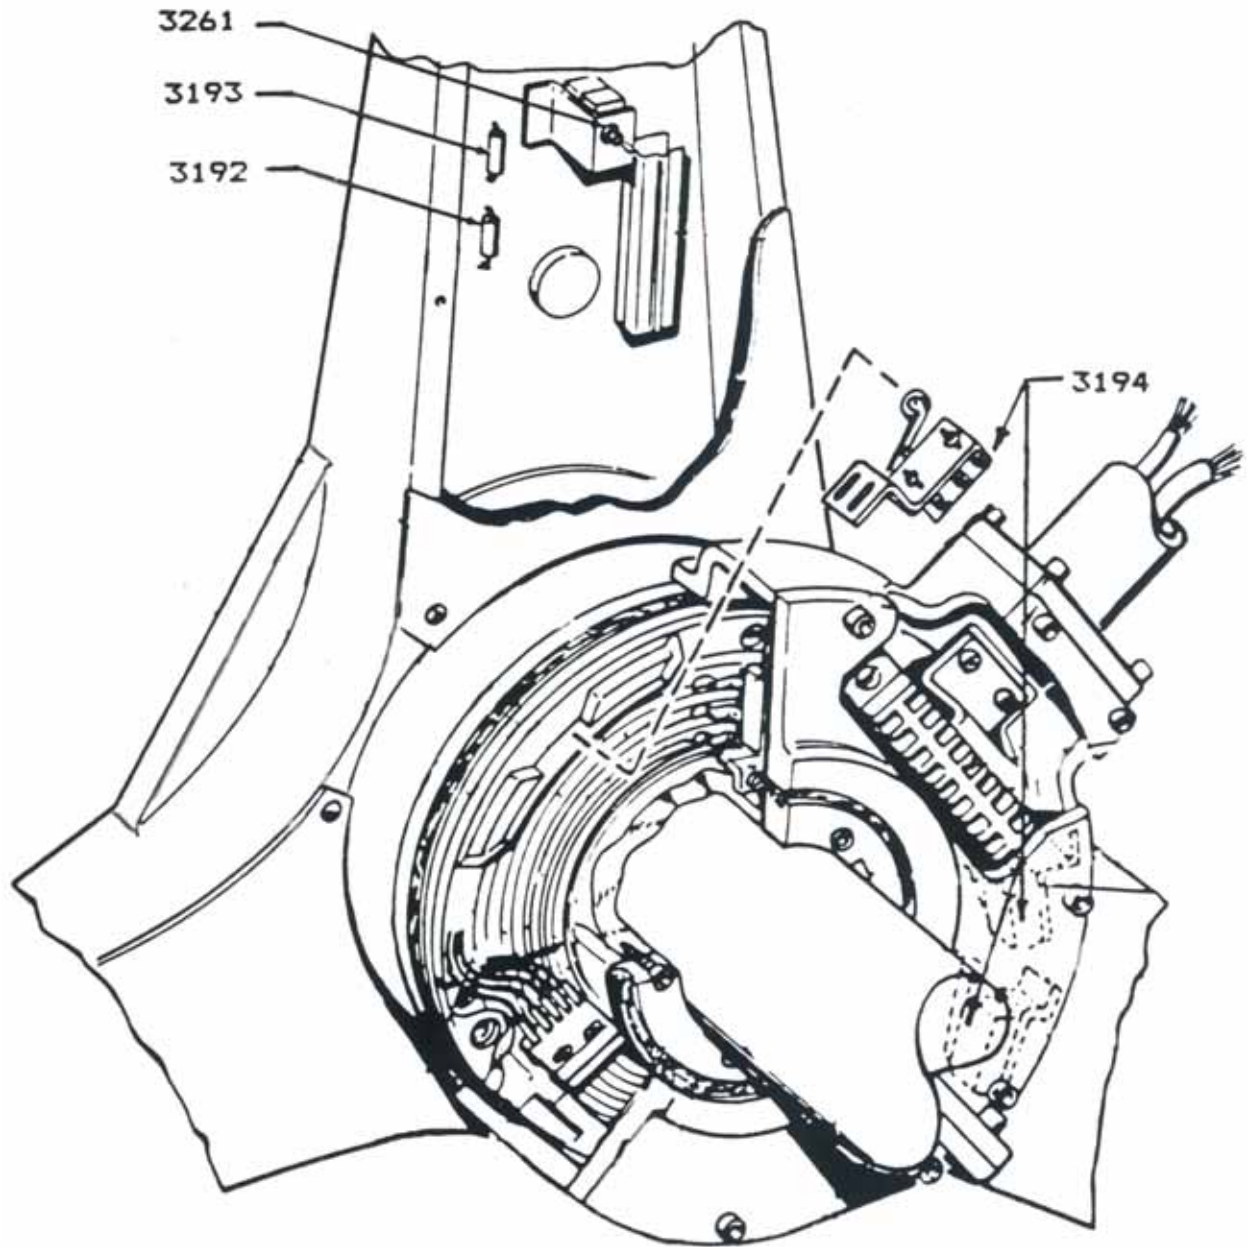

REEL ROOM: REELS

SPIDER ARM & SLIP RING ASSEMBLY

STOCK NO.	DESCRIPTION	GOSS PART NO.
3192	Resister	C-058632-0013
3193	Diode	B-131907-0014
3194	Limit Switch	899751-8126
3261	Toggle Switch	B-102337-0006

www.a-americanpressparts.com

Check our website for updates!