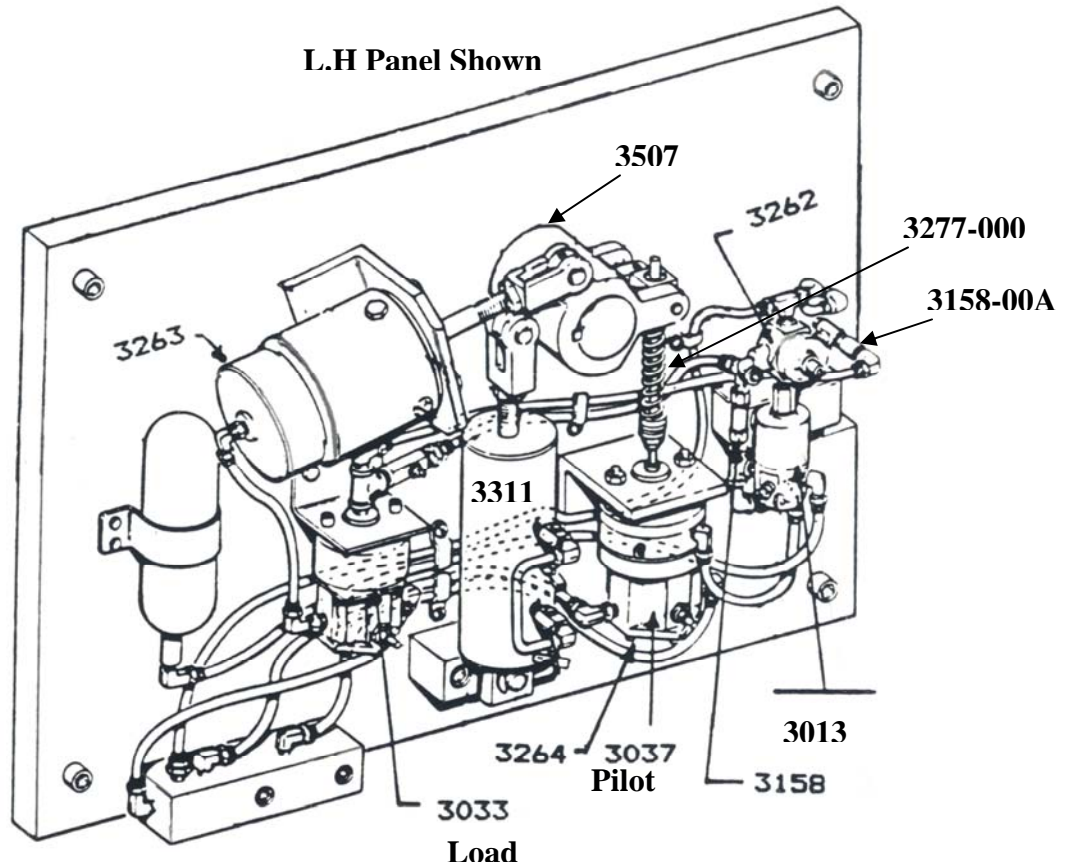

www.a-americanpressparts.com

Check our website for updates!

1-888-434-0888
TOLL FREE

REEL ROOM: NOTES

REEL ROOM: TENSION

CONO-FLOW TENSION ASSEMBLY

STOCK NO.	DESCRIPTION	GOSS PART NO.
3011	Gage	771500-0067
3012	Air Regulator	882700-0202
3012	Air Regulator – Letterpress	882700-0200
3077	Cono-Flow Assy. – Complete Panel	
3115	Threaded Shaft for Valve #3012	
3155	Rheostat	C-069247-0001
3156	Knob	
3157	Gear	722000-0201

REEL ROOM: TENSION

Ask
 about our
 Static Tension
 Rebuild
 Exchanges
 Full One Year
 Warranty
 Half the
 Price!

SIMPLIFIED TENSION PANEL

STOCK NO.	DESCRIPTION	GOSS PART NO.
3507	Lever Hub	C-104475
3013	Stop Tension Valve	D-029593-0001
3033	LH Load Controller	C-072846-0001
3268 not shown	RH Load Controller	C-072846-0002
3037	LH Pilot Controller	ER-020338-0002
3269 not shown	RH Pilot Controller	ER-020338-0001
3158	Metering Valve	920500-0401
3158A	Metering Valve	
3262	Bias Regulator	B-125422-0001
3263	Bendix Diaphragm	743300-0025
3264	Pilot Controller Diaphragm	743361-0008
3311	Dash Pot Cylinder	
3277	Pilot Spring Assembly	
3281	Spring 4-1/2" Long	B-129702-0001
3280-001	5" Spring - Pilot Cont. Rod Assy.	B-105752-0001