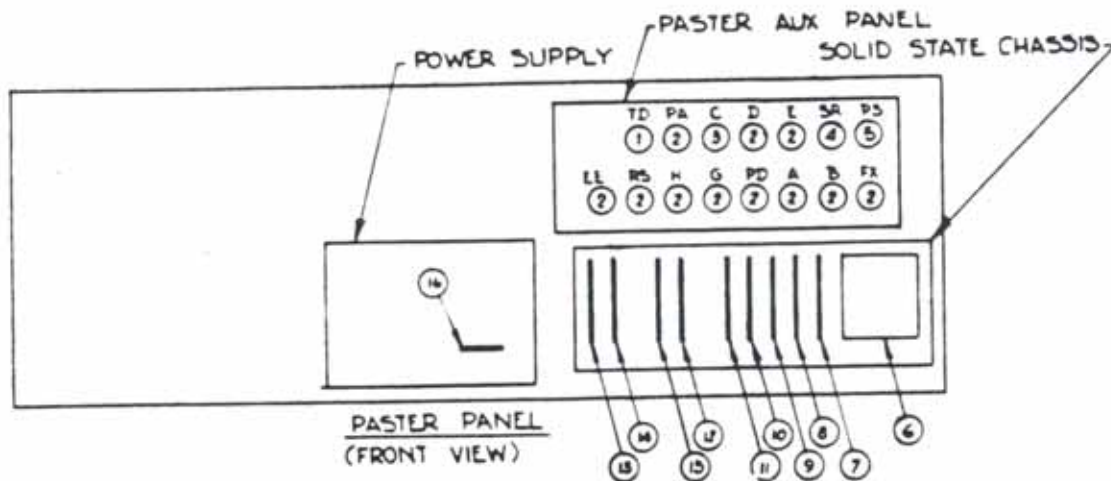

REEL ROOM: PASTER

WALL MOUNTED PASTER PANEL

SLOT	STOCK NO.	DESCRIPTION	GOSS PART NO.
1	3195	Relay – Time Delay	C-060911-0002
2	3042	Relay – (KA 4166) or (KA 4876)	C-090746-0002
3	3196	Relay – (KA 4165) or (KA 4875)	C-090746-0001
4	3197	Relay – (KA 4167) or (KA 4877)	C-090746-0003
5	3198	Relay – (Sigma)	
7	3055	#3 Counter Control Board	D-019508-0001
8	3203	#4 & #5 Counter Board	D-019502-0001
10	3204	#6 Coincidence Board	D-019504-0001
11	3056	#7 Output Board	D-019505-0001
12	3023	#9 Driver Board	D-021929-0001
13	3022	#10 Pre-Drive Board	D-021928-0001
14	3020	#12 Surface Sensing Board	D-021927-0001
15	3021	#13 Roll Position Board	D-021926-0001
	3251	Circuit Breaker Handle