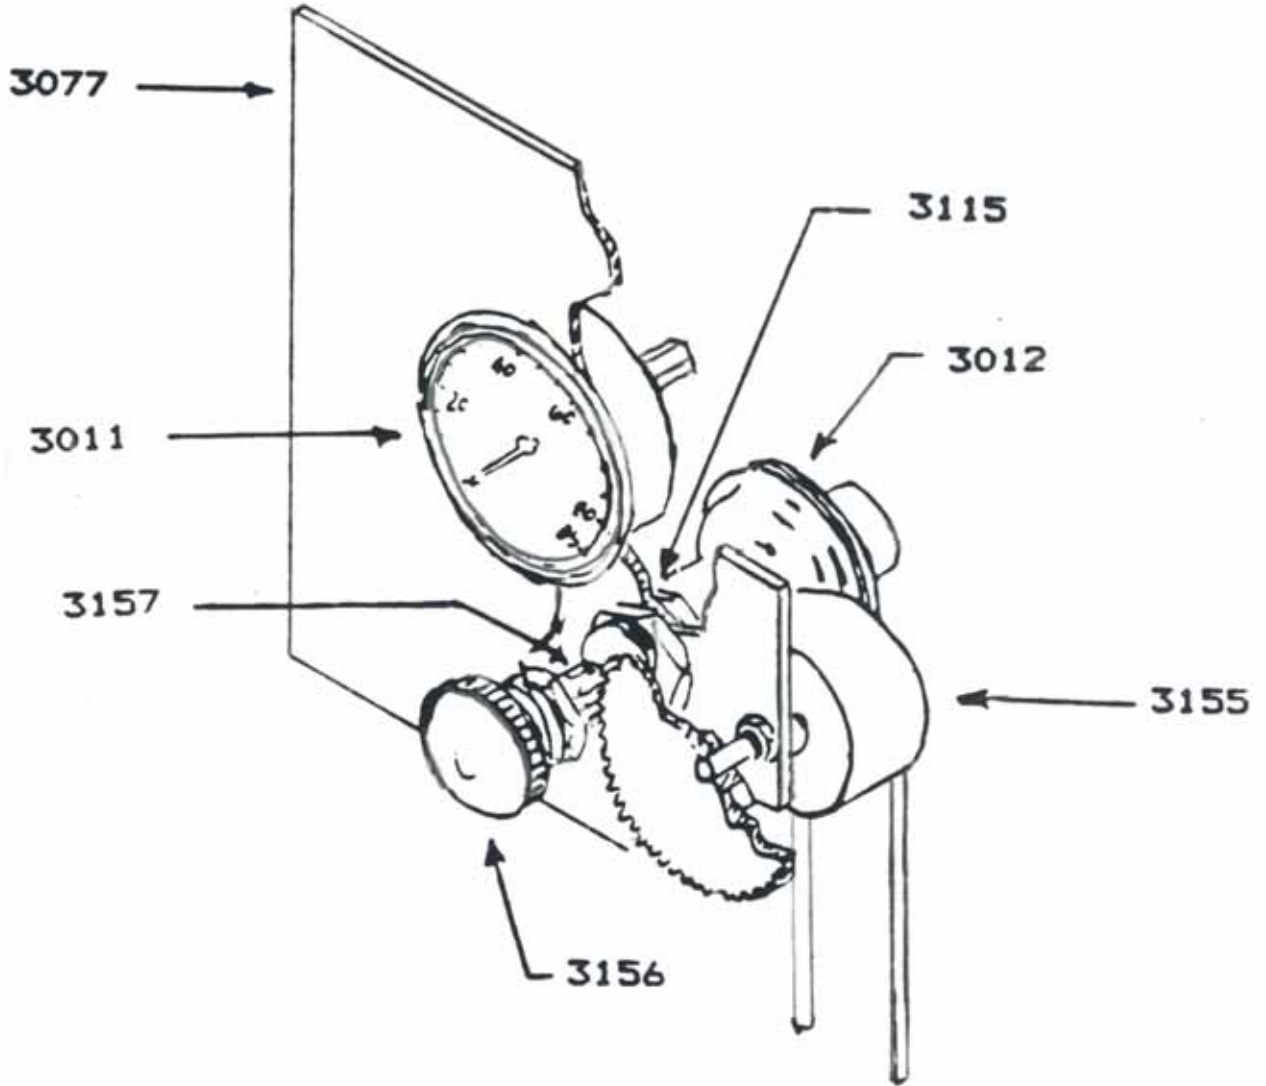

www.a-americanpressparts.com

Check our website for updates!

1-888-434-0888
TOLL FREE

REEL ROOM: NOTES

REEL ROOM: TENSION

CONO-FLOW TENSION ASSEMBLY

STOCK NO.	DESCRIPTION	GOSS PART NO.
3011	Gage	771500-0067
3012	Air Regulator	882700-0202
3012	Air Regulator – Letterpress	882700-0200
3077	Cono-Flow Assy. – Complete Panel	
3115	Threaded Shaft for Valve #3012	
3155	Rheostat	C-069247-0001
3156	Knob	
3157	Gear	722000-0201

REEL ROOM: TENSION

Ask
 about our
 Static Tension
 Rebuild
 Exchanges
 Full One Year
 Warranty
 Half the
 Price!

SIMPLIFIED TENSION PANEL

STOCK NO.	DESCRIPTION	GOSS PART NO.
3507	Lever Hub	C-104475
3013	Stop Tension Valve	D-029593-0001
3033	LH Load Controller	C-072846-0001
3268 not shown	RH Load Controller	C-072846-0002
3037	LH Pilot Controller	ER-020338-0002
3269 not shown	RH Pilot Controller	ER-020338-0001
3158	Metering Valve	920500-0401
3158A	Metering Valve	
3262	Bias Regulator	B-125422-0001
3263	Bendix Diaphragm	743300-0025
3264	Pilot Controller Diaphragm	743361-0008
3311	Dash Pot Cylinder	
3277	Pilot Spring Assembly	
3281	Spring 4-1/2" Long	B-129702-0001
3280-001	5" Spring - Pilot Cont. Rod Assy.	B-105752-0001