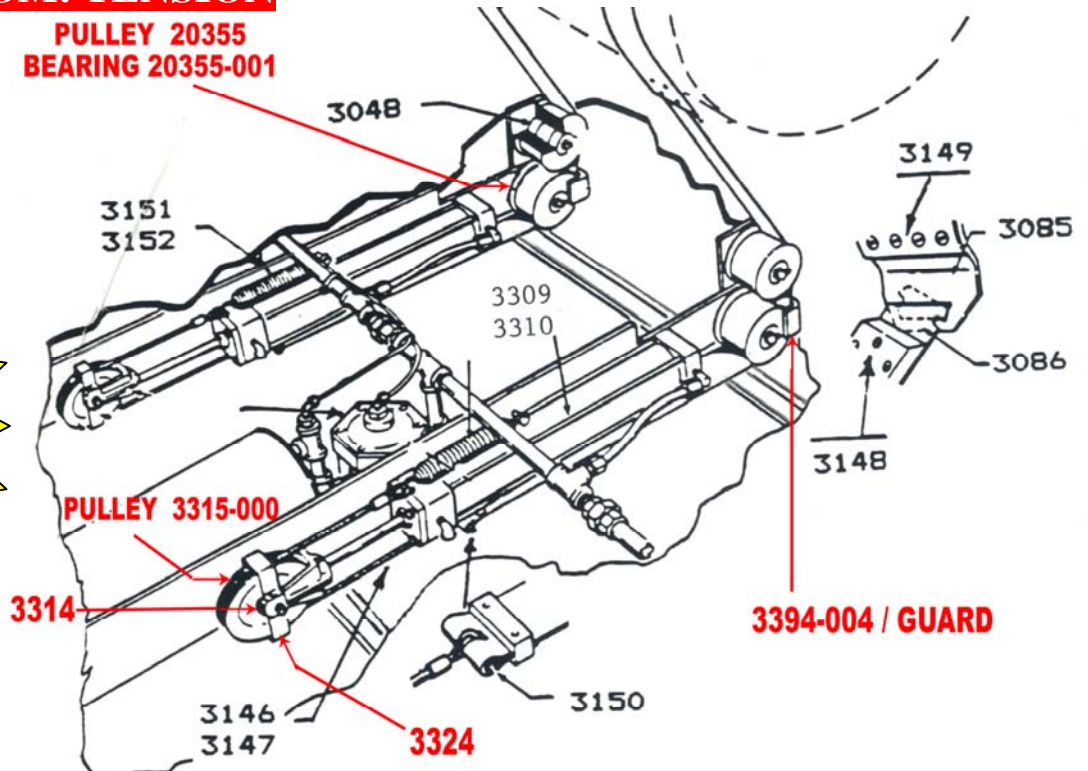

REEL ROOM: TENSION

***Ask
About
Our Air
Cylinder
Repair
Kits**

TENSION PIT AND BELT ASSEMBLY

STOCK NO.	DESCRIPTION	GOSS PART NO.
3029	Air Volume Booster	D-019288-0001
3048	Pully Shaft	B-079470-0001
3085	Bronze Tension Belt Latch	B-082259-0001
3086	Tension Belt Strap Latch	B-082258-0001
3146	Tension Belt Cable	B-077646-0003
3147	Tension Belt Cable	B-077646-0002
3148	Rivet & Washer for Strap	885700-0031
3149	River & Washer for Bronze Belt	
3150	Strap Pin	B-082388-0001
3151	Tension Spring 1-1/32 x 9-1/8	B-092385-0001
3152	Tension Spring .975 x 4-5/8	B-135956-0001
3309	Air Cylinder 12 1/2" Stroke 3/4" Rod*	C-060855-0001
3310	Air Cylinder 13 1/2" Stroke 5/8" Rod*	C-102096-0001
3314	Cable Pulley Pin	A-009837-0001
3324	Reel Cable Keeper	
3394-004	Guard	
20355	Pulley	
20355-001	Bearing