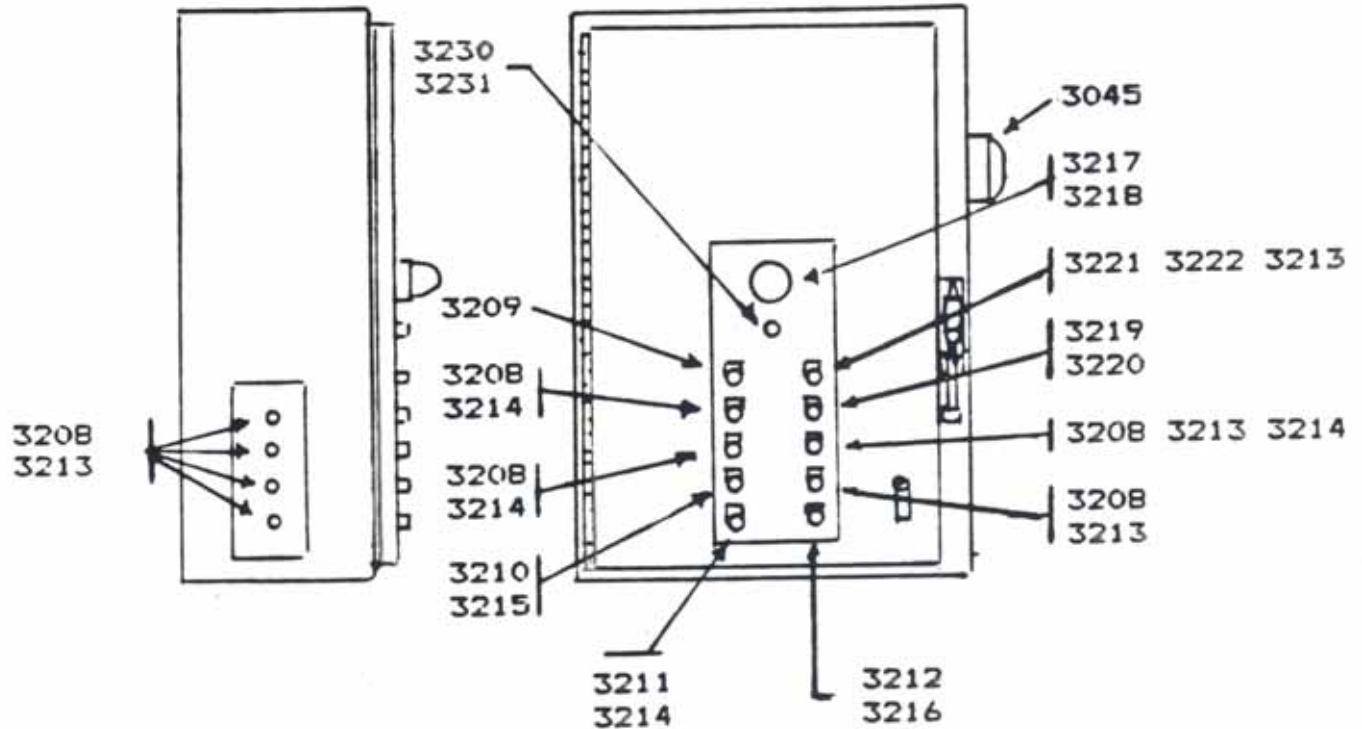

REEL ROOM: PASTER

Y MOUNTED PASTER PANEL • EXTERNAL COMPONENTS

STOCK NO.	DESCRIPTION	GOSS PART NO.
3045	Bell	B-129564-0001
3208	Push Button (Black)	D-014727-0001
3209	Push Button (Green)	D-014727-0050
3210	Push Button (Gray)	D-014727-0047
3211	Push Button (Extended)(Red)	D-014727-0005
3212	Push Button (Mushroomed)(Red)	D-014727-0008
3213	Contact Block(1NO)	D-014727-0049
3214	Contact Block(1NO-1NC)	D-014727-0014
3215	Contact Block(2NO)	D-014727-0016
3216	Contact Block(2NC)	D-014727-0018
3217	Indicating Lamp	C-075224-0007
3218	Indicating Lamp Lens (Amber)	
3219	Indicating Lamp	D-014727-0041
3220	Indicating Lamp Lens (Amber)	D-014727-0031
3221	Illuminator Selector Switch	D-022582-0053
3222	Lens for #3221	D-022582-0051
3230	Indicator Lamp (Surface Sensing)	D-022582-0052
3231	Lens for #3230	D-022582-0050