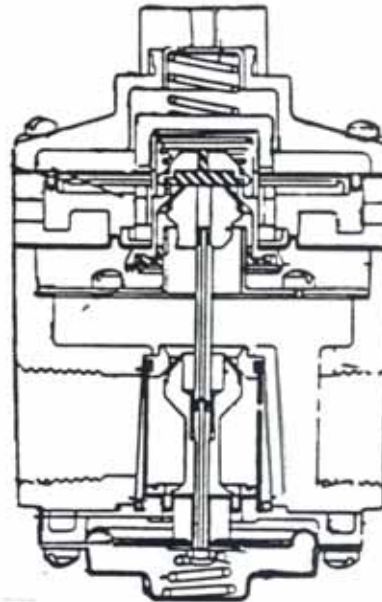

REEL ROOM: TENSION

**Ask about our
Static Tension
Rebuild Exchanges
Full One Year Warranty
Half the Price!**

3029

VOLUME BOOSTER & INNER VALVE ASSEMBLY

STOCK NO.	DESCRIPTION	GOSS PART NO.
3029	Air Volume Booster	D-019288-0001
3029-1	Bonnet	725800-0004
3029-2	Cap	
3029-3	Shim Guide	893700-0003
3029-4	Spring	B-102243-0001
3029-5	Shim Set	893700-0002
3029-6	Booster Body	725300-0001
3065	Control Diaphragm Assy. w/ Ratio Ring	
3065-1	Control Diaphragm Assy. w/o Ratio Ring	
3265-4	Upper Control Diaphragm	743309-0005
3265-6	Lower Control Diaphragm	743309-0007
3265-7	Poppet Spring	
3265-8	Relief Poppet	891700-0001
3265-9	Relief Seat Assembly	
3270	Inner Valve Assembly	920500-0105
3270-1	Relief Pintle	863500-0001
3270-2	Seat Ring	
3270-3	O-ring	
3270-4	Filter Screen	
3270-5	Gasket	
3270-6	Connecting Tube Assembly	897900-0003
3270-7	Balance Tube Assembly	743361-0007
3270-8	Pilot Diaphragm	743361-0005
3270-9	Spring	
3275	Seal Plate Assembly	864000-0001
3275-1	Plate Gasket Seal	

www.a-americanpressparts.com

Check our website for updates!