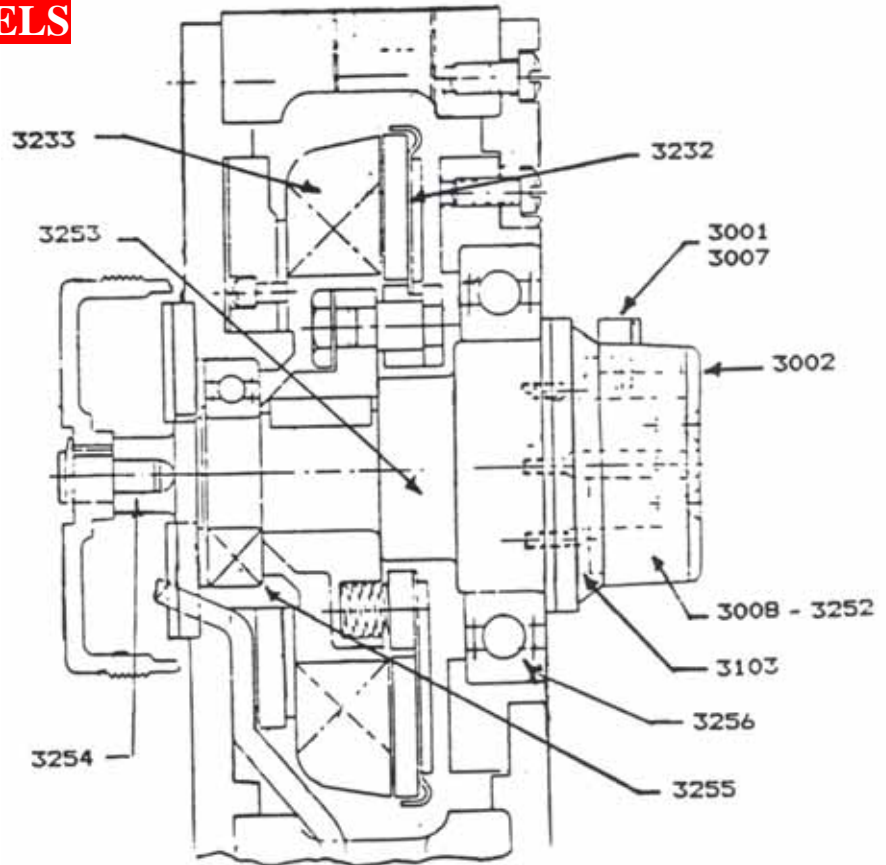

REEL ROOM: REELS

REEL SPINDLE SPIDER • STANDARD TYPE

STOCK NO.	DESCRIPTION	GOSS PART NO.
3001 *	Chuck Key – Countersunk	
3002	Retainer	B-128926-0001
3007	Chuck Key – Counterbored	B-133556-0001
3008	Chuck	C-082373-0001
3103	Spacer	B-133534-0001
3232-000	Brake – Clutch / Warner	C-042492-0002
3232-00A	Brake – Clutch / Dyna Torque	C-066740-0002
3233-000	Brake – Armature / Warner	C-042492-0001
3233-00A	Brake – Armature / Dyna Torque	C-066740-0001
3244	Commutator	C-064096
3245	Commutator Brushes	B-111169-0001
3252	One Piece Chuck	
3253	Spindle	D-025344-0001
3254	Key	B-111374-0001
3255	Bearing	722605-0113
3256	Bearing	722605-0112

* SPECIAL LONG – LIFE – USES FLAT HD ALLEN SCREW

www.a-americanpressparts.com

Check our website for updates!